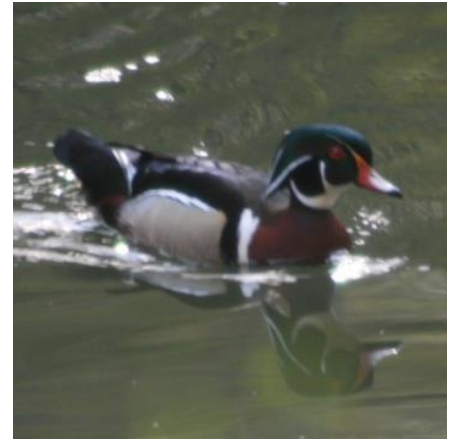

Birds Seen in Morris Arboretum's Wetlands

Chipping Sparrow
Savannah Sparrow
Song Sparrow
White-throated Sparrow
Dark-eyed Junco
Red-winged Blackbird
Rusty Blackbird
Common Grackle
Brown-headed Cowbird
Orchard Oriole
Northern Oriole
House Finch
American Goldfinch
House Sparrow

Spizella passerina
Passerculus sandwichensis
Melospiza melodia
Zonotrichia albicollis
Junco hyemalis
Agelaius phoeniceus
Euphagus carolinus
Quiscalus quiscula
Molothrus ater
Icterus spurius
Icterus galbula
Carpodacus mexicanus
Carduelis tristis
Passer domesticus

Male Wood Duck

SUMMER

FALL

Common Name	Latin Name
American Crow	<i>Corvus brachyrhynchos</i>
American Goldfinch	<i>Carduelis tristis</i>
American Kestrel	<i>Falco sparverius</i>
American Redstart	<i>Setophaga ruticilla</i>
American Robin	<i>Turdus migratorius</i>
Barn Swallow	<i>Hirundo rustica</i>
Belted Kingfisher	<i>Ceryle alcyon</i>
Black-and-white Warbler	<i>Mniotilta varia</i>
Blackburnian Warbler	<i>Dendroica fusca</i>
Blackpoll Warbler	<i>Dendroica striata</i>
Black-throated Blue Warbler	<i>Dendroica caerulescens</i>
Black-throated Green Warbler	<i>Dendroica virens</i>
Blue Jay	<i>Cyanocitta cristata</i>
Blue-gray Gnatcatcher	<i>Polioptila caerulea</i>
Blue-headed Vireo	<i>Vireo solitarius</i>
Broad-winged Hawk	<i>Buteo platypterus</i>